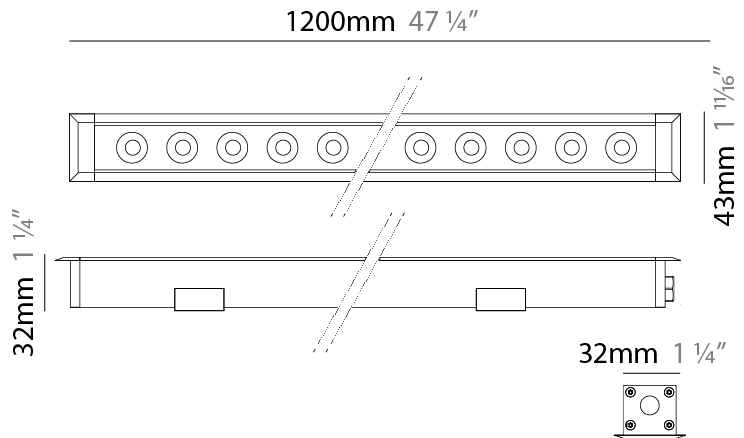

PROJECT	_____
TYPE	_____
SPECIFIER	_____
QUANTITY	_____
DATE	_____

MINI CORNICHE RECESSED

E91639-

base number   Finish Options   Lens Options

1. To build a product code in our configurator select the specify button on the base model # product page
2. To build a manual product code on this datasheet choose from the options listed below in blue font and add the suffix to the base model #

GENERAL

Series: Mini Corniche
Brand: Platek
Division: Exterior
Mounting Type: Recessed
Mounting Location: In-Ground
Subcategory: Walk Over

PHYSICAL

Shape: Rectangle
Length (mm): 1220
Length (in): 48 1/2
Width (mm): 43
Width (in): 1 5/8
Height (mm): 32
Height (in): 1 1/2
Light Distribution: Uplight
Screws: A4 stainless steel
Diffuser: Clear tempered glass
Gasket: Gore-Tex valve to prevent condensation
Fixture Finish: [BLK / WHI / GRY / COR / ANT / BRZ](#)
Fixture Material: Extruded Aluminum

ELECTRICAL

Lamp Type: LED
Total Output Wattage (W): 46
Dimming: Bluetooth technology or DMX
Control Gear: DMX
Driver Included: No
Driver Location: Remote
Driver Type: Constant Current - Universal
Driver Class: Class 2
Input Voltage (V): 120 - 277
Constant Current (MA): 500

LED

Number of LEDs: 32
Color Temperature (°K): RGBW
CRI: >80 CRI
Lamp Life (hrs): 60000
Special LEDs offerings: RGBW

OPTICAL

Optic°: [26 / 47 / ELL](#)

RATINGS AND CERTIFICATIONS

Certified By: Certified for North American Standards
IP rating: IP67
IK Rating: IK07
Bug Rating: B1 U0 G0